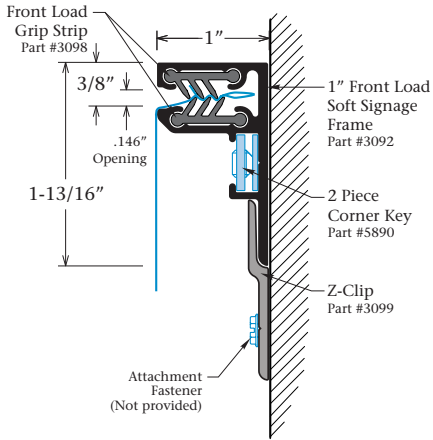

FRONT LOAD SOFT SIGNAGE SYSTEMS

1" Front Load Soft Signage Frame Part #3092

Front Load Soft Signage Pull Tab Assembly Part #5897

Shown with Pull Tab for removal of face material

Note: The Pull Tab Screw replaces one (1) of the set screws in the 2 Piece Corner Key.

3-1/2" Front Load Soft Signage Frame Part #3095

Front Load Soft Signage Pull Tab Assembly Part #5897