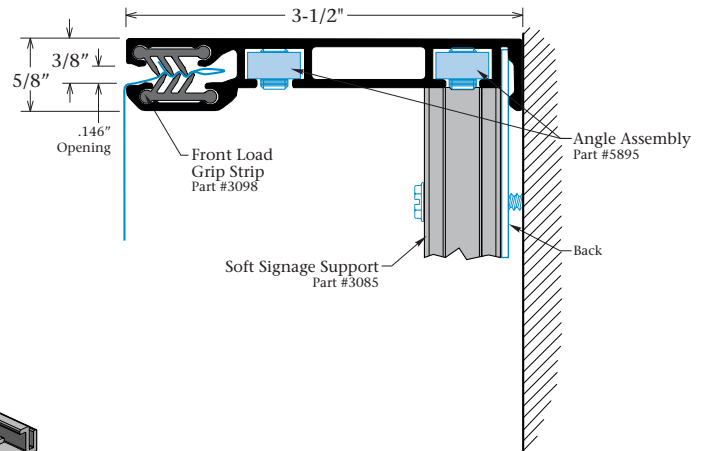

FRONT LOAD SOFT SIGNAGE SYSTEMS

1" Front Load Soft Signage Frame Part #3092

Front Load Soft Signage Pull Tab Assembly Part #5897

Shown with Pull Tab for removal of face material

Note: The Pull Tab Screw replaces one (1) of the set screws in the 2 Piece Corner Key.

3-1/2" Front Load Soft Signage Frame Part #3095

Front Load Soft Signage Pull Tab Assembly Part #5897