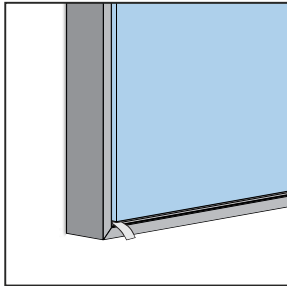

FRONT LOAD SOFT SIGNAGE SYSTEMS

1" Front Load Soft Signage Frame Part #3092

Front Load Soft Signage Pull Tab Assembly Part #5897

Shown with Pull Tab for removal of face material

Note: The Pull Tab Screw replaces one (1) of the set screws in the 2 Piece Corner Key.

3-1/2" Front Load Soft Signage Frame Part #3095

Front Load Soft Signage Pull Tab Assembly Part #5897